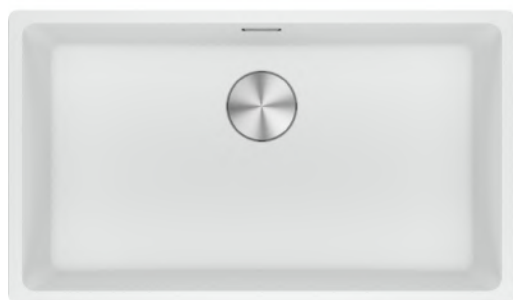

# Maris MRG 110-72 Polar White | 125.0688.510

### Product Information

Sink type	Bowl (no drainer)
Type of material	Granite
Number of bowls	1
Color	Polar white
Finish	None

### Dimensions

External size: right to left	753.0
External size: front to back	433.0
Bowl 1 size: right to left	720.0
Bowl 1 size: front to back	400.0
Bowl 1: depth	200.0