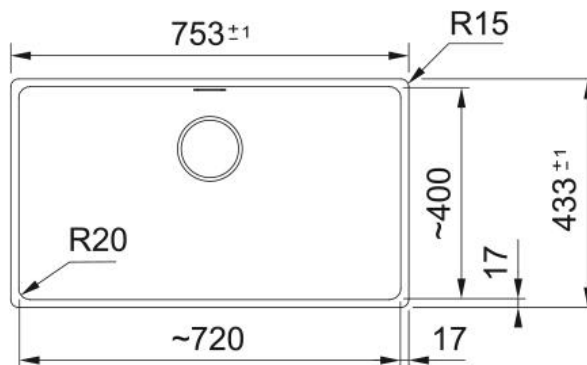

Maris MRG 110-72 Polar White | 125.0688.510

Technical Data

Product Information

Sink type	Bowl (no drainer)
Type of material	Granite
Number of bowls	1
Color	Polar white
Finish	None

Dimensions

External size: right to left	753.0
External size: front to back	433.0
Bowl 1 size: right to left	720.0
Bowl 1 size: front to back	400.0
Bowl 1: depth	200.0

Installation

Minimum cabinet size	80 cm

Product specifications

Installation type	Undermount
Waste outlet	3 1/2"
Position of drainer	No drainer

Product Identification

Product brand	FRANKE
Product family	Maris
Model range	Maris
Approval logo	UKCA
Approval logo	CE

Properties

Drainers number	No drainer
Product reversibility	No
Tap ledge	No